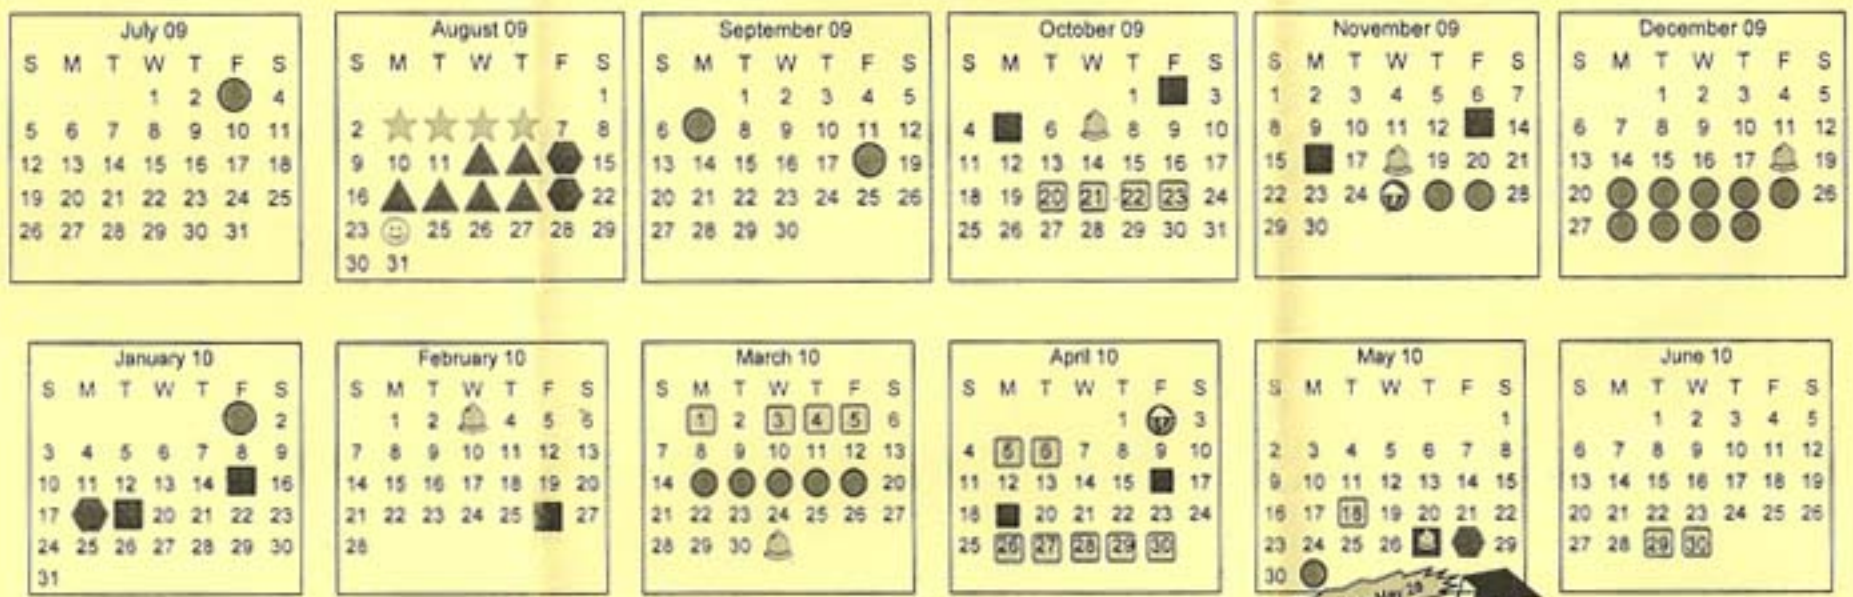

ARKANSAS COUNTY ISD

2009 – 2010 School Calendar

LEGEND

- ★ New Teacher Orientation
- ▲ Professional Development
- Teacher Workday
- 🎒 Student Early Release Day
  LBP, LOLC 12:00 P.M., FLC, RFMS, RFHS 1:00
- 😊 School Year Beg/End
- Six Weeks Beg/End
- Holiday

Grading Periods

1. 08/24 – 10/02 (28 days)
2. 10/05 – 11/13 (30 days)
3. 11/16 – 01/15 (32 days)

First Semester – 90 days

1. 01/19 – 02/26 (29 days)
2. 03/01 – 04/16 (29 days)
3. 04/19 – 05/27 (29 days)

Second Semester – 87 days

School Holidays

Labor Day	Sep 7
Hummer Day	Sept 18
Thanksgiving	Nov 25-27
Winter Break	Dec 21- Jan 1
Spring Break	Mar 15-19
Good Friday	Apr 02
Memorial Day	May 31

Early Release Days

Oct 7	*Early Release Day
Nov 16	*Early Release Day
Dec 18	*Early Release Day
Feb 3	*Early Release Day
Mar 31	*Early Release Day
May 27	*Early Release Day

*Early Release Day Release Times:
LBP, LOLC release 12:00 p.m.
FLC, RFHS, RFMS release 1:00 p.m.

Bad Weather Days Nov 26, Apr 2

Important State Assessment Dates

October 20-23	TAKS Exit Level Retests RFHS
Mar 1	TAKS Exit Level Retests RFHS
Mar 3-5	Reading gr 3,5,8,9; Writing gr 4,7; ELA gr.10,11 TAKS Exit Level Retests RFHS
Mar 8-Apr 9	TELPAS gr. K-12
Apr 5-8	TAKS Math gr 5,8
Apr 26-Apr 30	TAKS (all grades)
May 3-21	End-of-Course Online Field Tests RFHS
May 10-28	End-of Course Online Tests RFMS/RFHS
May 18	TAKS Math retest gr. 5, 8
June 29, 2010	TAKS Math retest gr. 5, 8
June 30, 2010	TAKS Reading retest gr 3,5,8
July 13-16, 2010	TAKS Exit Level retests

TAKS Test Days

Progress Reports

Report Cards